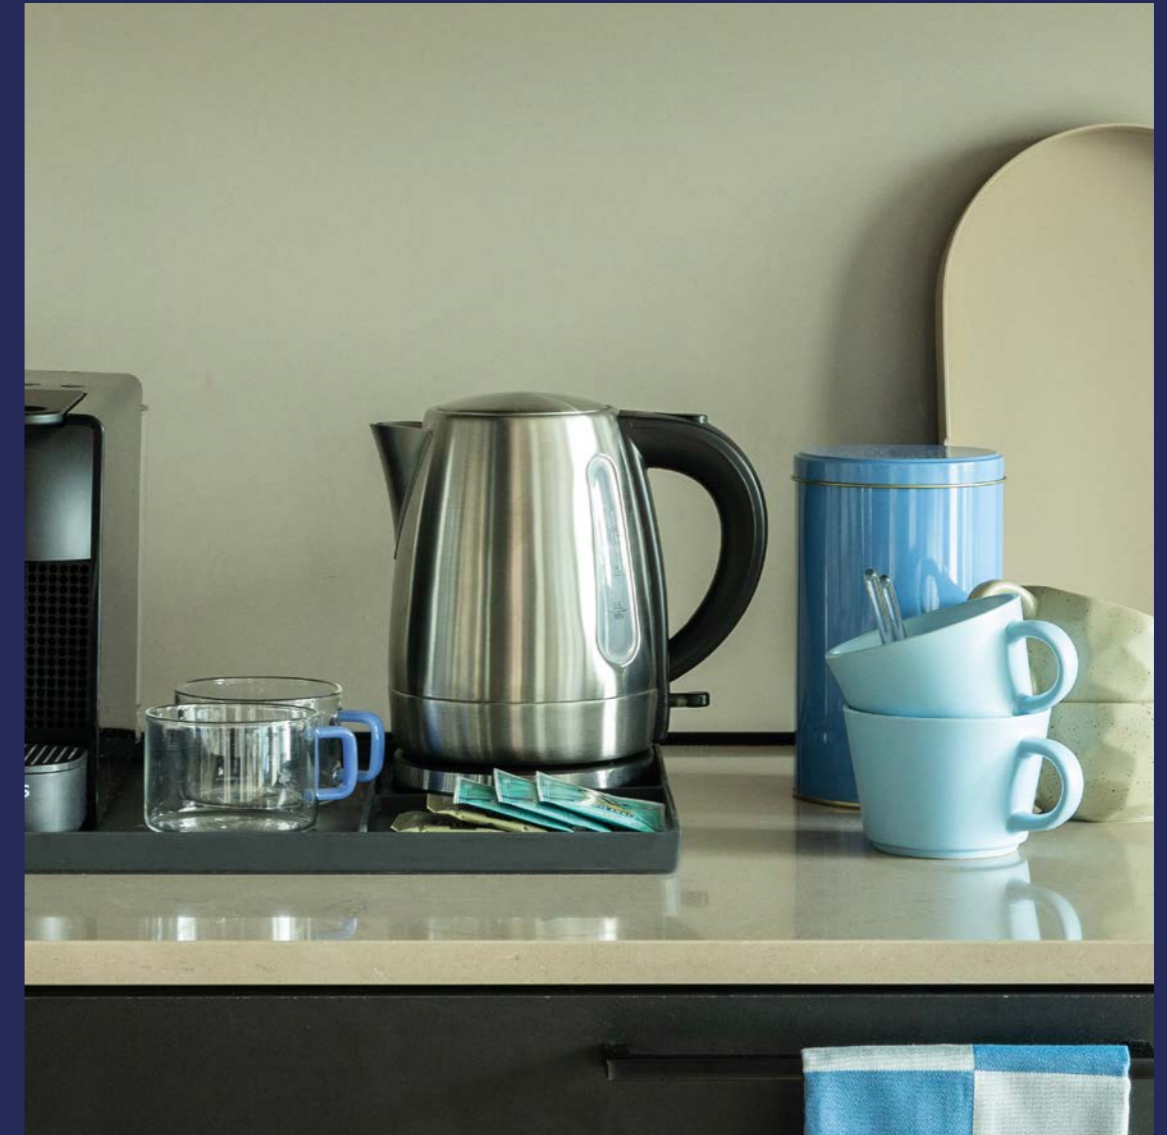

**Dimensions:**

Overall height: 20 cm,

Size of the base: ø 14 cm,

Top diameter: ø 8 cm

**Article number:**

M4265 (EU) / M4266 (UK)

MOOR for  
boiling your  
water